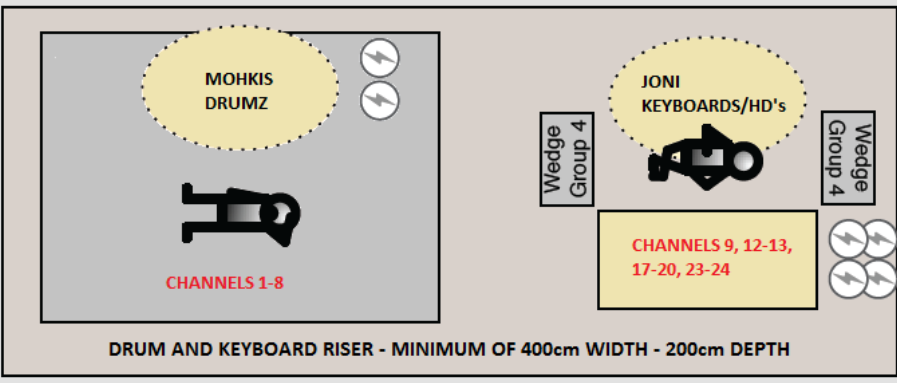

FOH CHANNELS & STAGEPLAN

CH. NR.	Instrument	Microphone	Stand
1	KICK	AUDIX D6	Short boom
2	SNARE	AUDIX I5	Short boom
3	SNARE BOTTOM	AUDIX I5	Short boom
4	RTOM	AUDIX D2	
5	RTOM 2	AUDIX D2	
6	FTOM 1	AUDIX D2	
7	OH L	OKTAVA MK-102/105	Tall boom
8	OH R	OKTAVA MK-102/105	Tall boom
9	BASS HD/DI	DI BOX	
10	Guitar L Jani	SM 57	Short boom
11	Guitar R Tuomo	SM 57	Short boom
12	GTR HD L	DI BOX	
13	GTR HD R	DI BOX	
14	SPARE		
15	SPARE		
16	SPARE		
17	KEYBOARD L	DI BOX	
18	KEYBOARD R	DI BOX	
19	SYNTHS HD L	DI BOX	
20	SYNTHS HD R	DI BOX	
21	LEAD VOC JAMI	SENNHEISER 935	Straight boom
22	B-VOC TUOMO	SM 58	Tall boom
23	VOCAL HD L	DI BOX	
24	VOCAL HD R	DI BOX	

STAGE RIGHT (SR)

STAGE LEFT (SL)

DRUMFILL/GROUP 5

JAMI IN EAR RACK

JANI GUITAR AMP + CAB
CHANNEL 10

TUOMO GTR AMP + CAB
CHANNEL 11

Sidfill Group 6

Sidfill Group 7